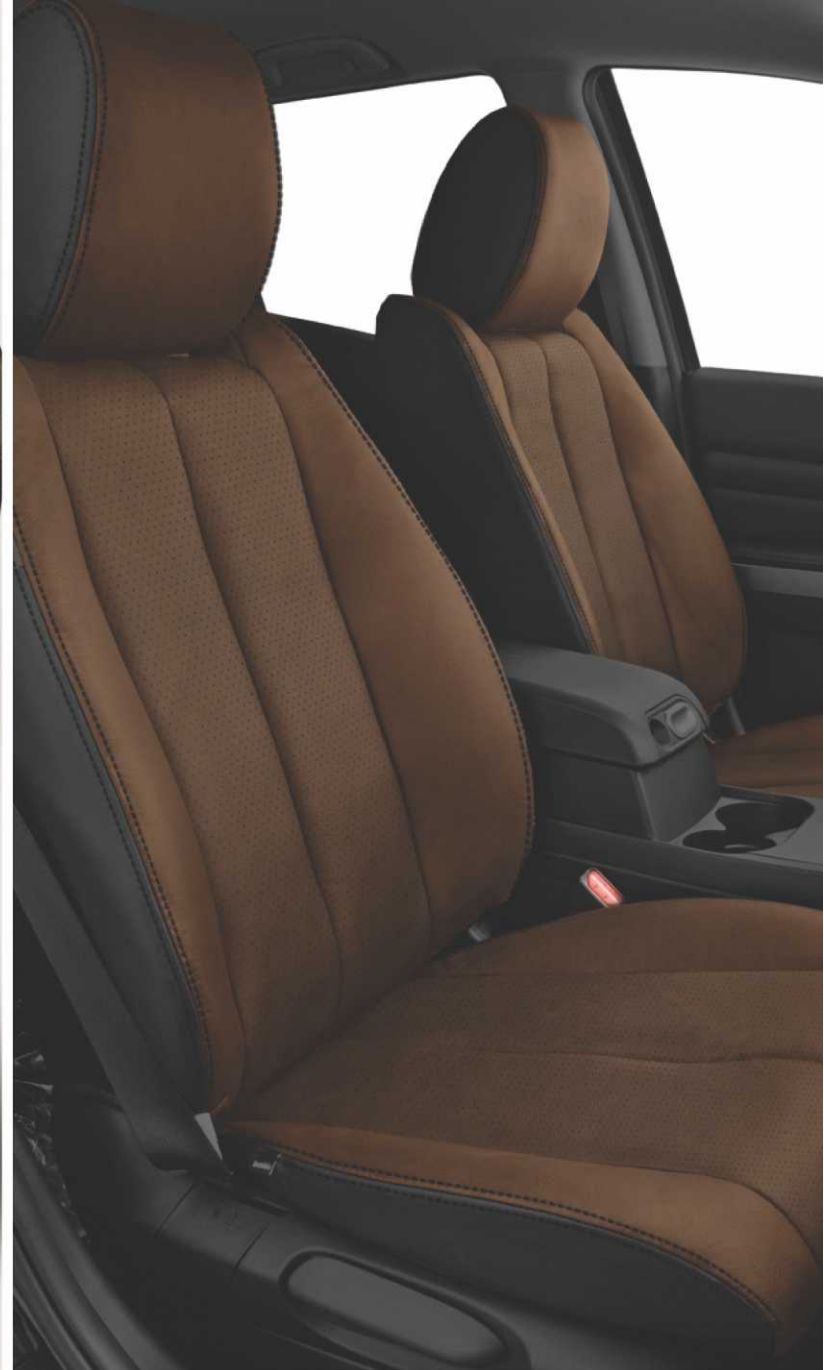

CX7

featured interior
:: Code: L171-100
Black wrap, Amaretto Tuscany
facing with perf inserts and
black contrast all stitching