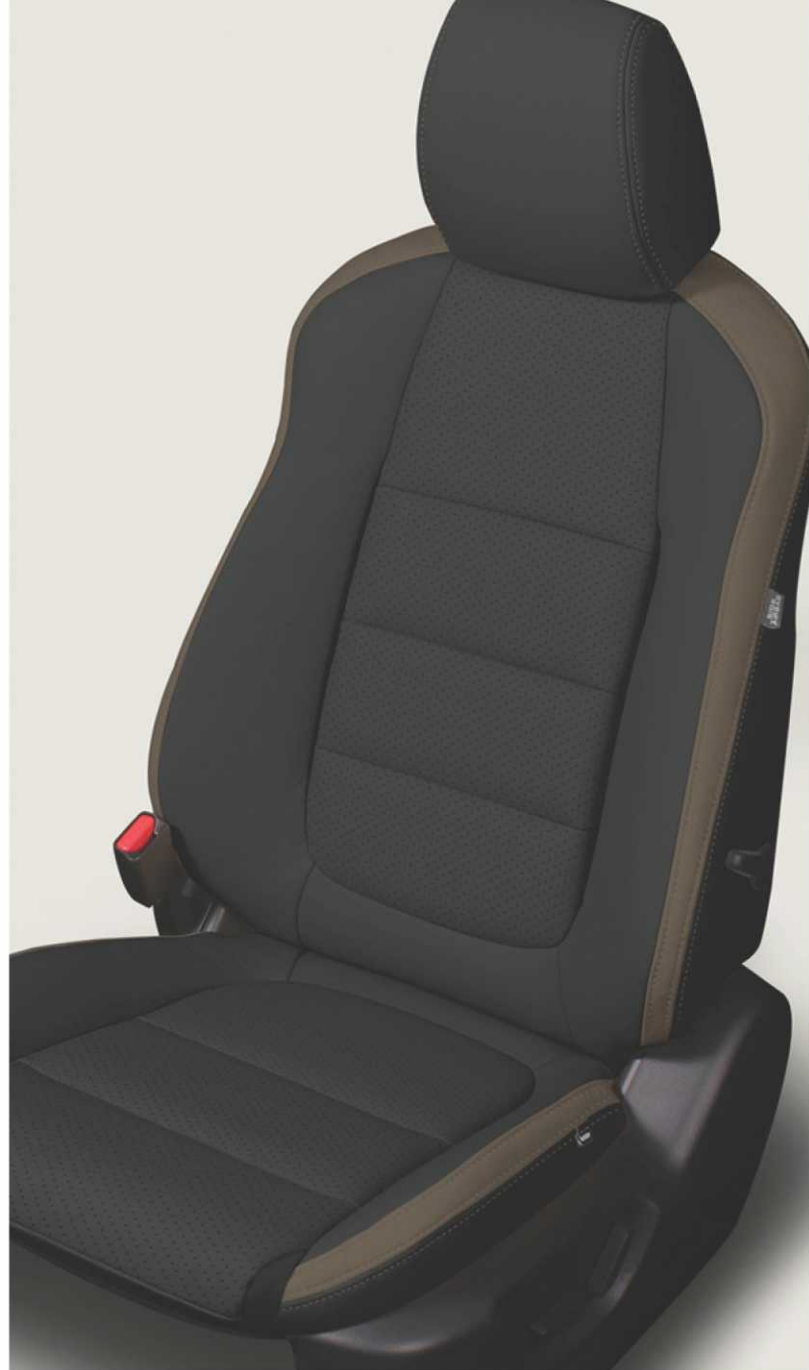

INTERIORS FOR

**MAZDA**

VEHICLES

**katzkin**<sup>®</sup>  
*express. transform. drive.*<sup>™</sup>

## MAZDA 2

**featured interior**  
:: Code: C155-100  
Black with perf insert  
and Red piping

## MAZDA 6

**featured interior**  
:: Code: L871-100  
Black wrap, red centers, carbon  
shadow wings, dove gray all  
stitching