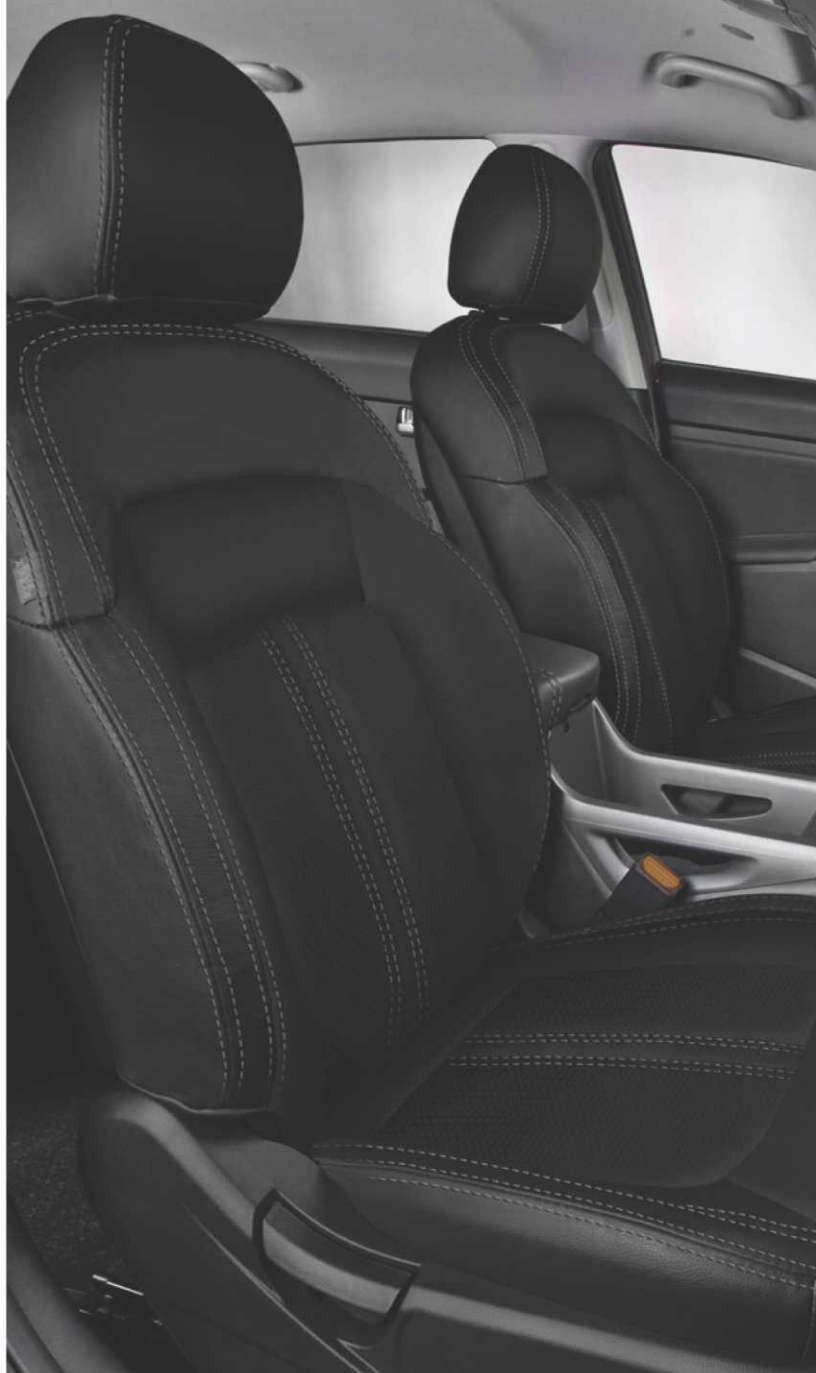

INTERIORS FOR

KIA

VEHICLES

katzkin[®]
express. transform. drive.[™]

RIO

featured interior

:: Code: L250-100

Black wrap, perf insert,
raven inserts, sandalwood
wings, sandalwood stitch

SEDONA

featured interior

:: Code: L178-111

Stone Wrap with Sterling
Tuscany perf center and
Lt.Grey piping

SOUL

featured interior

:: Code: L154-100

Two tone seat with macchiato upper and black lower with macchiato contrast stitch

SPORTAGE

featured interior

:: Code: L160-100

Black with perforated Barracuda Flint Inserts and Silver double stitch

The quality of Katzkin interiors is unmatched, rivaling the look, feel and durability of even the finest interiors offered by the auto manufacturers. Superior craftsmanship, world-class engineering, and extraordinary design capabilities have made Katzkin the world leader in automotive interiors.