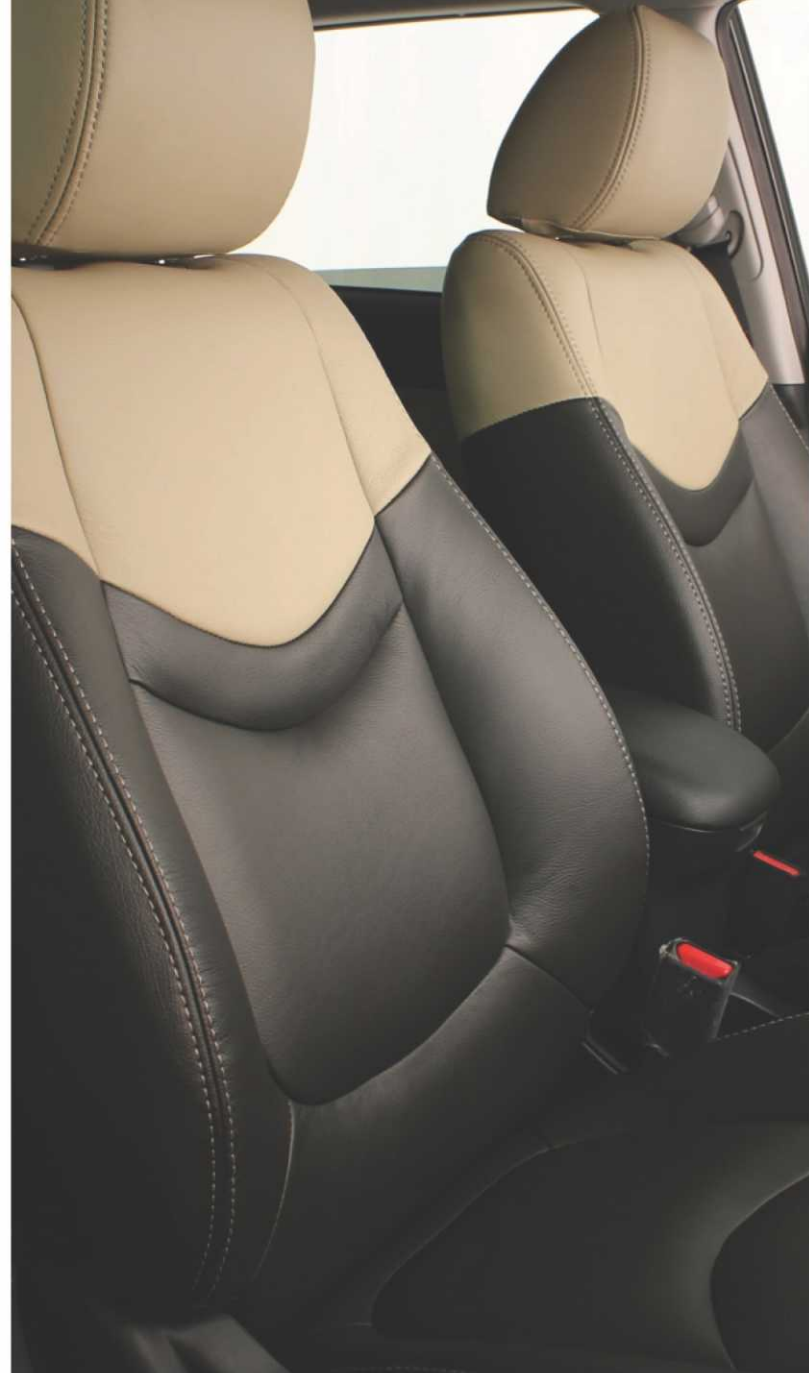

INTERIORS FOR

KIA

VEHICLES

katzkin[®]
express. transform. drive.[™]

RIO

featured interior

:: Code: L250-100

Black wrap, perf insert,
raven inserts, sandalwood
wings, sandalwood stitch

SEDONA

featured interior

:: Code: L178-111

Stone Wrap with Sterling
Tuscany perf center and
Lt.Grey piping

SOUL

featured interior

:: Code: L154-100

Two tone seat with macchiato upper and black lower with macchiato contrast stitch

SPORTAGE

featured interior

:: Code: L160-100

Black with perforated Barracuda Flint Inserts and Silver double stitch

The quality of Katzkin interiors is unmatched, rivaling the look, feel and durability of even the finest interiors offered by the auto manufacturers. Superior craftsmanship, world-class engineering, and extraordinary design capabilities have made Katzkin the world leader in automotive interiors.