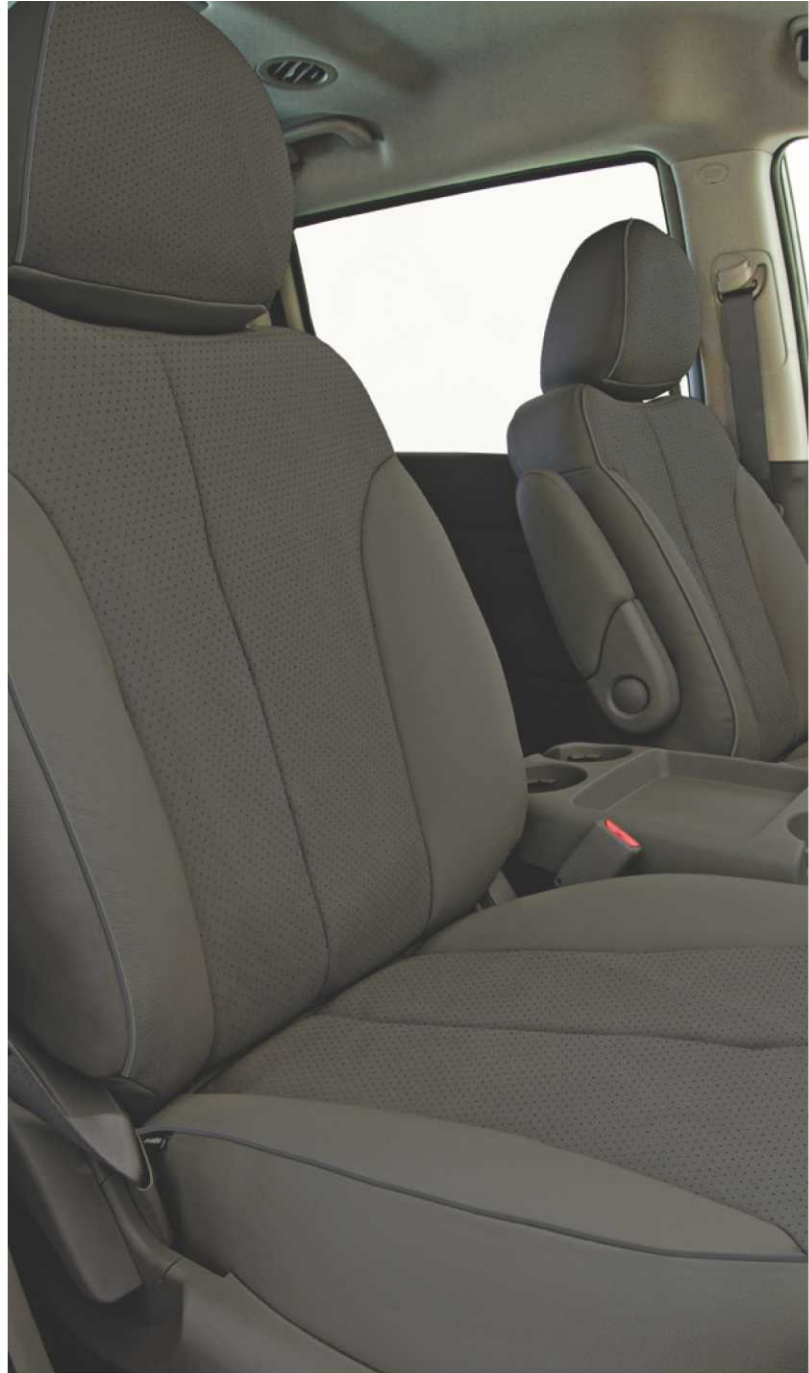

INTERIORS FOR

KIA

VEHICLES

katzkin[®]
express. transform. drive.[™]

RIO

featured interior

:: Code: L250-100

Black wrap, perf insert,
raven inserts, sandalwood
wings, sandalwood stitch

SEDONA

featured interior

:: Code: L178-111

Stone Wrap with Sterling
Tuscany perf center and
Lt.Grey piping

SOUL

featured interior

:: Code: L154-100

Two tone seat with macchiato upper and black lower with macchiato contrast stitch

SPORTAGE

featured interior

:: Code: L160-100

Black with perforated Barracuda Flint Inserts and Silver double stitch

The quality of Katzkin interiors is unmatched, rivaling the look, feel and durability of even the finest interiors offered by the auto manufacturers. Superior craftsmanship, world-class engineering, and extraordinary design capabilities have made Katzkin the world leader in automotive interiors.